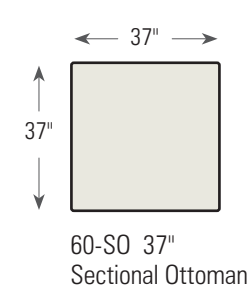

## 6133-06 SOFA

H36 W106 D23 in.

Standard Throw Pillows: 4

OPTIONS SHOWN:

61: Rising Arm, Backs: 3, Seats: 3, 06=106"

## 6201 CHAIR

H36 W46 D23 in.

Standard Throw Pillows: 1

OPTION SHOWN:

62: Scoop Arm

Now available in Leather

Note: Throw Pillows are not standard on 6 Series Leather styles.

L6101 CHAIR  
H36 W46 D23 in.

### SECTIONALS Shown in 1/4" scale.

### SOFA LENGTHS"

86 - 96 - 106"  
 86 - 96 - 106"  
 86 - 96 - 106"  
 86 - 96 - 106"