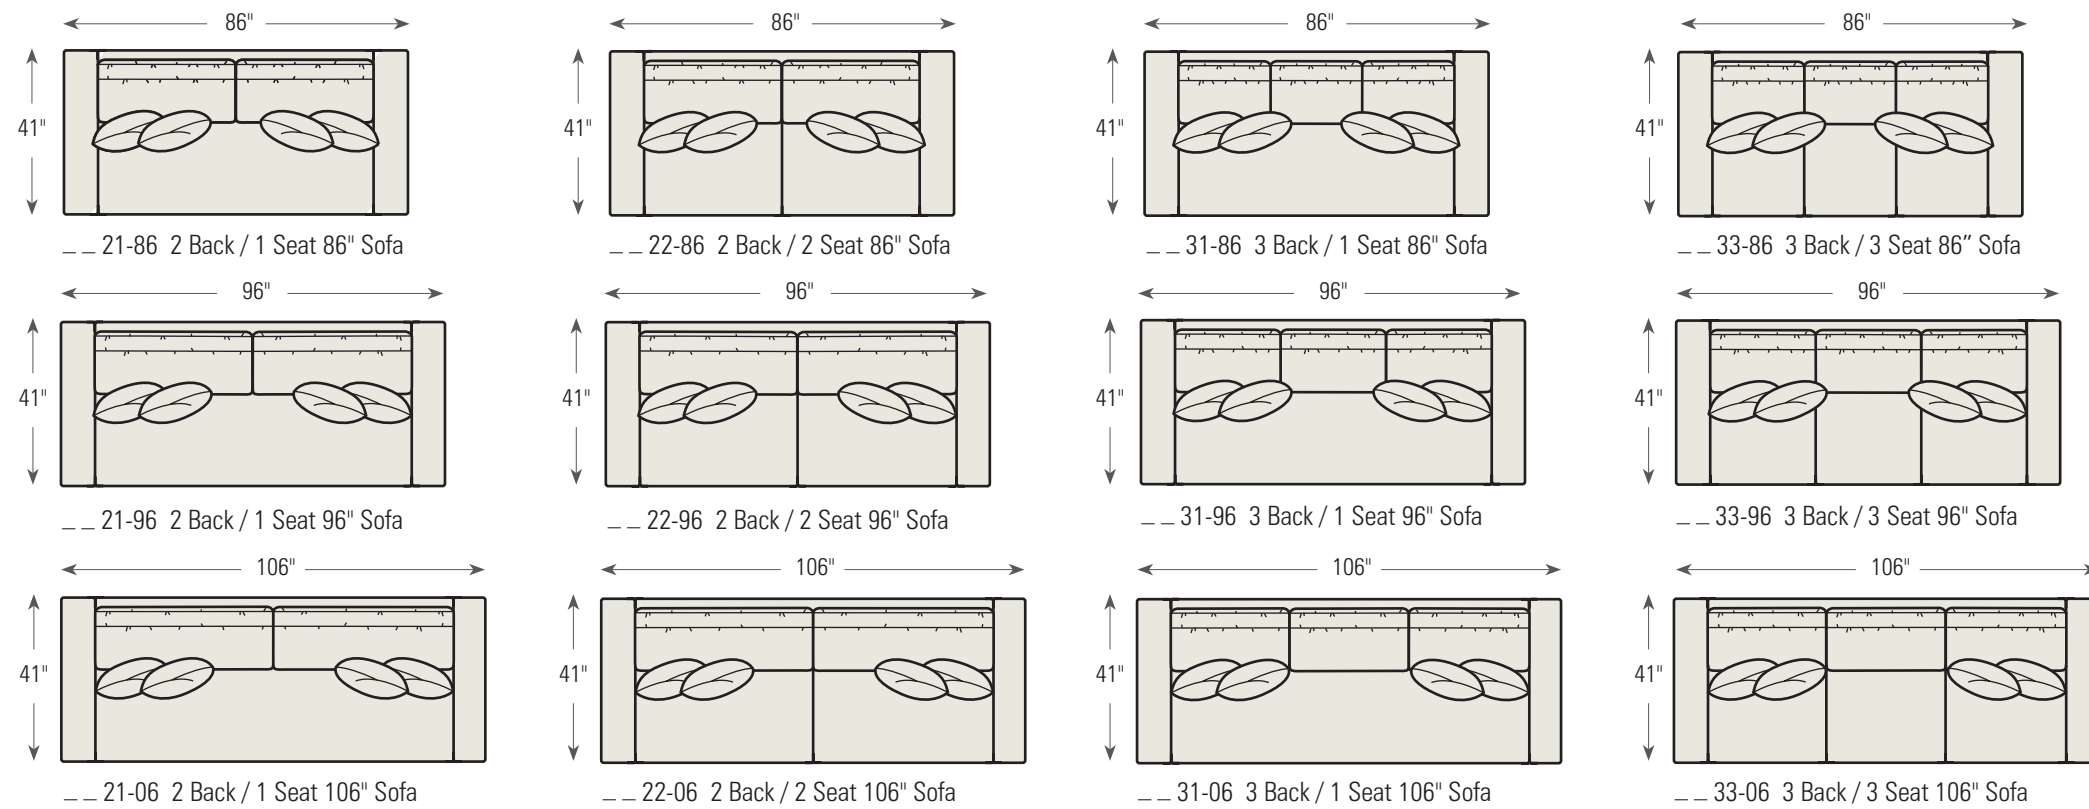

SOFAS Shown in 1/4" scale.