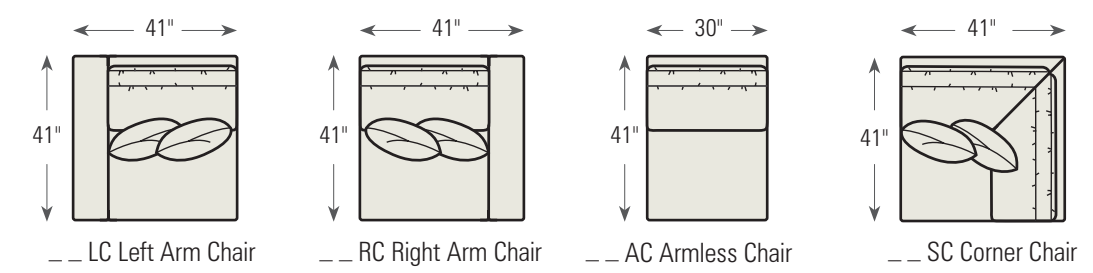

## 6133-06 SOFA

H36 W106 D23 in.

Standard Throw Pillows: 4

OPTIONS SHOWN:

61: Rising Arm, Backs: 3, Seats: 3, 06=106"

## 6201 CHAIR

H36 W46 D23 in.

Standard Throw Pillows: 1

OPTION SHOWN:

62: Scoop Arm

Now available in Leather

Note: Throw Pillows are not standard on 6 Series Leather styles.

L6101 CHAIR  
H36 W46 D23 in.

### SECTIONALS Shown in 1/4" scale.

L | 6 | □ □ | □ □ | □ □ |

LEATHER | SERIES | ARM STYLE | BACKS SEATS | SOFA LENGTH

**Standards:**  
 Loose Pillow Back  
 H36 SD23 AH24 OD41 in.  
 Approx. Seat Height: 17 in.  
 Standard Finish: Black Nickel  
 Standard Throw Pillows: Fabric Styles only: Sofas 4 - 24x24"; Chairs: 1 - 21x21"  
 Leather Styles: No Throw Pillows Standard