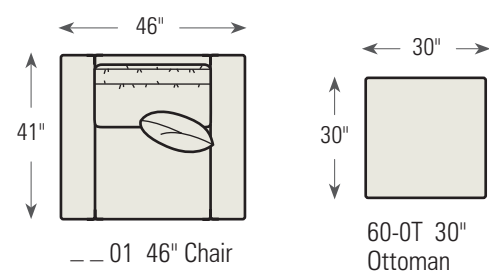

## 6201 CHAIR

H36 W46 D23 in.

Standard Throw Pillows: 1

OPTION SHOWN:

62: Scoop Arm

Now available in Leather

Note: Throw Pillows are not standard on 6 Series Leather styles.

L6101 CHAIR  
H36 W46 D23 in.

### SOFAS Shown in 1/4" scale.

### SECTIONALS Shown in 1/4" scale.

L | 6 | □ □ | □ □ | □ □ |

LEATHER | SERIES | ARM STYLE | BACKS SEATS | SOFA LENGTH

**Standards:**  
 Loose Pillow Back  
 H36 SD23 AH24 OD41 in.  
 Approx. Seat Height: 17 in.  
 Standard Finish: Black Nickel  
 Standard Throw Pillows: Fabric Styles only: Sofas 4 - 24x24"; Chairs: 1 - 21x21"  
 Leather Styles: No Throw Pillows Standard