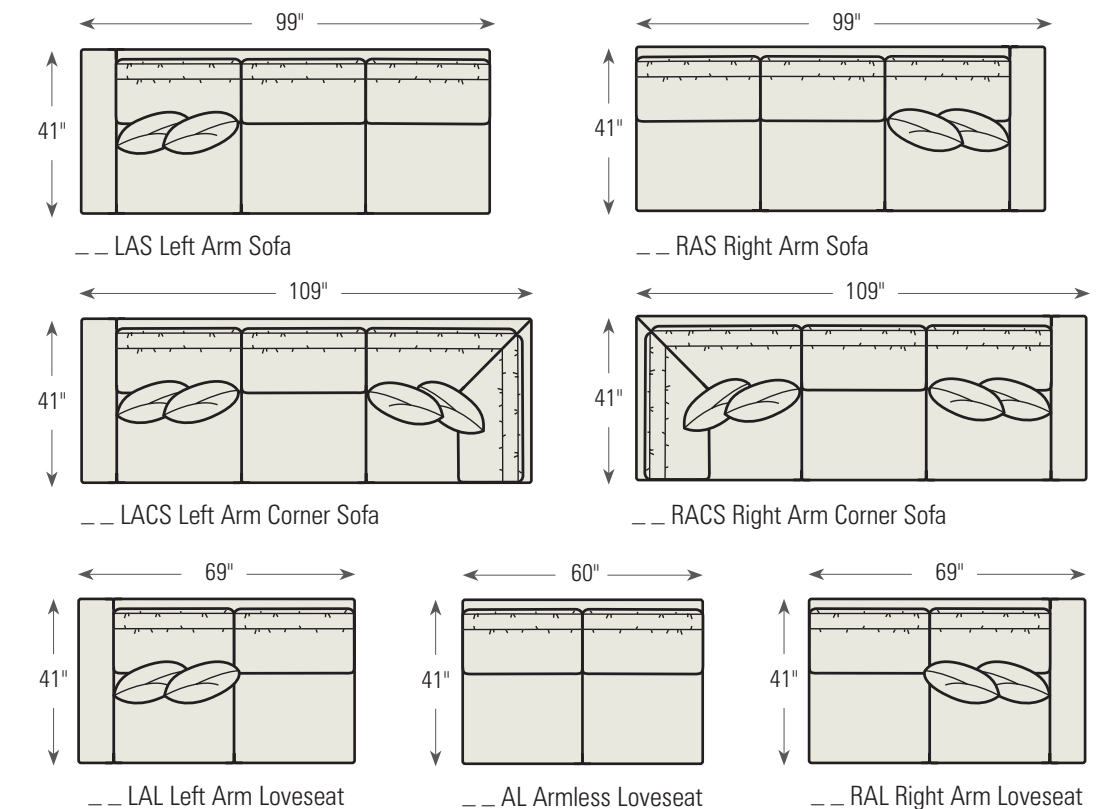

SECTIONALS Shown in 1/4" scale.